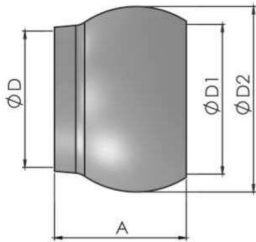

BAUER

MALE BALL

Size	Dimensions			
	D	D1	D2	A
2" x 50mm	46	53	70	54
3" x 75mm	76	76	98	73
4" x 100mm	100	106	133	90
6" x 150mm	149.5	152	180	114
8" x 200mm	192	195	230	130
10" x 250mm	233	249	300	177
12" x 300mm	290	296	342	178

FEMALE SOCKET

Size	Dimensions			
	D	D1	D2	A
2" x 50mm	50	72	85	27
3" x 75mm	76	100	116	40
4" x 100mm	99.5	134	156	49
6" x 150mm	149.5	181	212	58
8" x 200mm	191	232	267	77
10" x 250mm	234	305	345	105
12" x 300mm	290	346	400	109

CLOSURE RING

Size	Dimensions		
	D	D1	A
2" x 50mm	61	98	22
3" x 75mm	84	136	29
4" x 100mm	120	177	40
6" x 150mm	173	235	65
8" x 200mm	222	255	77
10" x 250mm	280	315	77
12" x 300mm	328	371	117

O-RING

Size	Dimensions	
	D	A
2" x 50mm	80	10
3" x 75mm	112	12.5
4" x 100mm	153	14.5
6" x 150mm	208	18.5
8" x 200mm	256	18.5
10" x 250mm	336	22
12" x 300mm	388	28