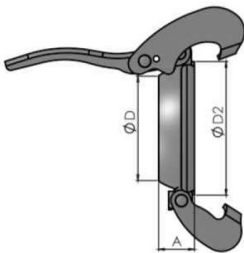

BAUER

MALE BALL

Size	Dimensions			
	D	D1	D2	A
2" x 50mm	46	53	70	54
3" x 75mm	76	76	98	73
4" x 100mm	100	106	133	90
6" x 150mm	149.5	152	180	114
8" x 200mm	192	195	230	130
10" x 250mm	233	249	300	177
12" x 300mm	290	296	342	178

FEMALE SOCKET

Size	Dimensions			
	D	D1	D2	A
2" x 50mm	50	72	85	27
3" x 75mm	76	100	116	40
4" x 100mm	99.5	134	156	49
6" x 150mm	149.5	181	212	58
8" x 200mm	191	232	267	77
10" x 250mm	234	305	345	105
12" x 300mm	290	346	400	109

CLOSURE RING

Size	Dimensions		
	D	D1	A
2" x 50mm	61	98	22
3" x 75mm	84	136	29
4" x 100mm	120	177	40
6" x 150mm	173	235	65
8" x 200mm	222	255	77
10" x 250mm	280	315	77
12" x 300mm	328	371	117

O-RING

Size	Dimensions	
	D	A
2" x 50mm	80	10
3" x 75mm	112	12.5
4" x 100mm	153	14.5
6" x 150mm	208	18.5
8" x 200mm	256	18.5
10" x 250mm	336	22
12" x 300mm	388	28