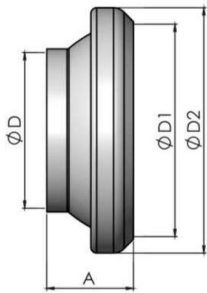

BAUER

MALE BALL

Size	Dimensions			
	D	D1	D2	A
2" x 50mm	46	53	70	54
3" x 75mm	76	76	98	73
4" x 100mm	100	106	133	90
6" x 150mm	149.5	152	180	114
8" x 200mm	192	195	230	130
10" x 250mm	233	249	300	177
12" x 300mm	290	296	342	178

FEMALE SOCKET

Size	Dimensions			
	D	D1	D2	A
2" x 50mm	50	72	85	27
3" x 75mm	76	100	116	40
4" x 100mm	99.5	134	156	49
6" x 150mm	149.5	181	212	58
8" x 200mm	191	232	267	77
10" x 250mm	234	305	345	105
12" x 300mm	290	346	400	109

CLOSURE RING

Size	Dimensions		
	D	D1	A
2" x 50mm	61	98	22
3" x 75mm	84	136	29
4" x 100mm	120	177	40
6" x 150mm	173	235	65
8" x 200mm	222	255	77
10" x 250mm	280	315	77
12" x 300mm	328	371	117

O-RING

Size	Dimensions	
	D	A
2" x 50mm	80	10
3" x 75mm	112	12.5
4" x 100mm	153	14.5
6" x 150mm	208	18.5
8" x 200mm	256	18.5
10" x 250mm	336	22
12" x 300mm	388	28